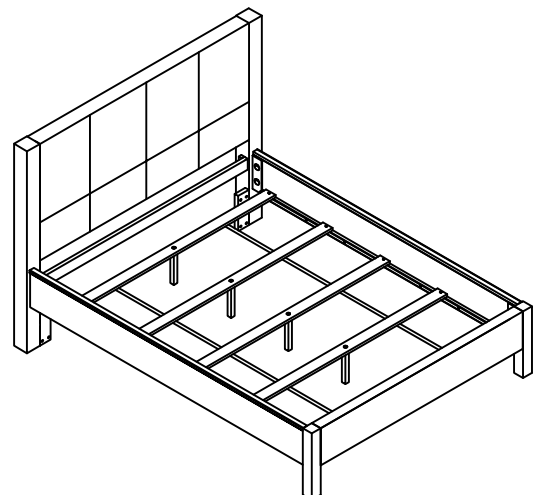

Warning :

- Be sure to check all packing material carefully for small parts, which may have come loose inside the carton during shipment.
- To prevent possible scratches and damage, this furniture **MUST BE ASSEMBLED BY TWO PEOPLE** on a soft surface such as a blanket or carpet.

Hardware and Parts packed with the Headboard

Queen Leather Headboard 91075 (H-A) 1 pc.	Headboard Post (Right) (H-B) 1 pc.	Headboard Post (Left) (H-C) 1 pc.	Stretcher Headboard (H-D) 1 pc.
Allen Head Bolt Ø5/16"-18 x 1-3/4" (H-E) 10 pcs.	Spring Washer Ø5/16" x Ø13 (H-F) 10 pcs.	Flat Washer Ø5/16" x Ø19 (H-G) 10 pcs.	Allen Key M4 x 2-1/2" (H-H) 1 pc.

Hardware and Parts packed with the Footboard

Queen Panel Footboard 91071 (F-A) 1 pc.	Wood Slat 60" Long (F-B) 1 Set	Wood Screw #4 x 30mm (F-C) 10 pcs.	Support Leg 1-1/4" x 1-1/4" x 8-7/8" (F-D) 5 pcs.	Screw Driver not included

Hardware and Parts packed with the Bed Rails

Siderails - 91072 (R-A) 2 pcs.	All-Thread Bolt Ø5/16"-18 x 3-1/2" (R-B) 8 pcs.	Arc Washer 37x17mm (R-C) 8 pcs.	Spring Washer Ø5/16" x Ø13mm (R-D) 8 pcs.	Flat Washer Ø5/16" x Ø16mm (R-E) 8 pcs.	Hex Nut Ø5/16" x 18mm (R-F) 8 pcs.	Open Wrench 12 mm (R-G) 1 pc.

4/6-5/0 Queen Bed

91075 -- 4/6 - 5/0 Leather Headboard

91071 -- 5/0 Footboard

91072 -- 5/0 - 6/0 Siderails