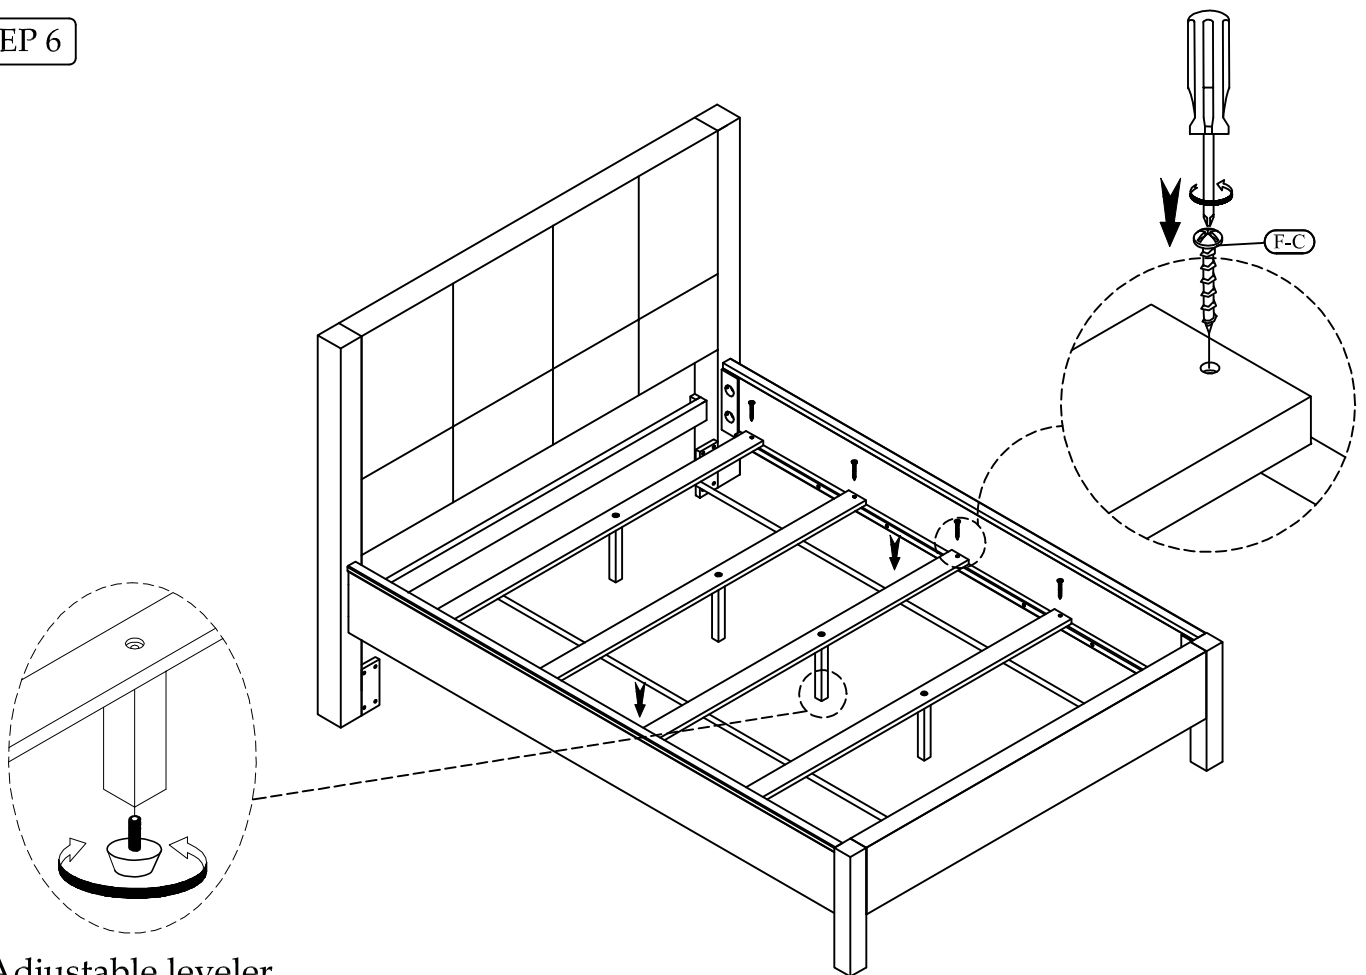

STEP 5

STEP 6

Adjustable leveler.