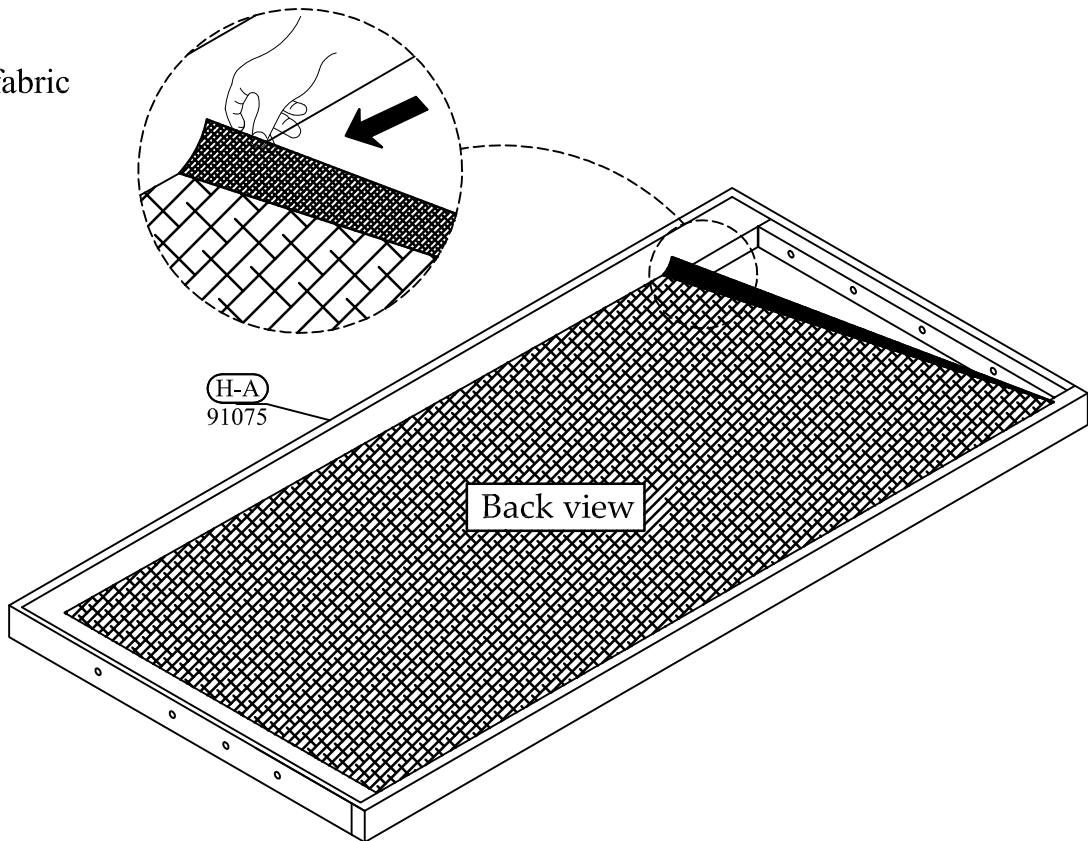

STEP 1

Open the back fabric