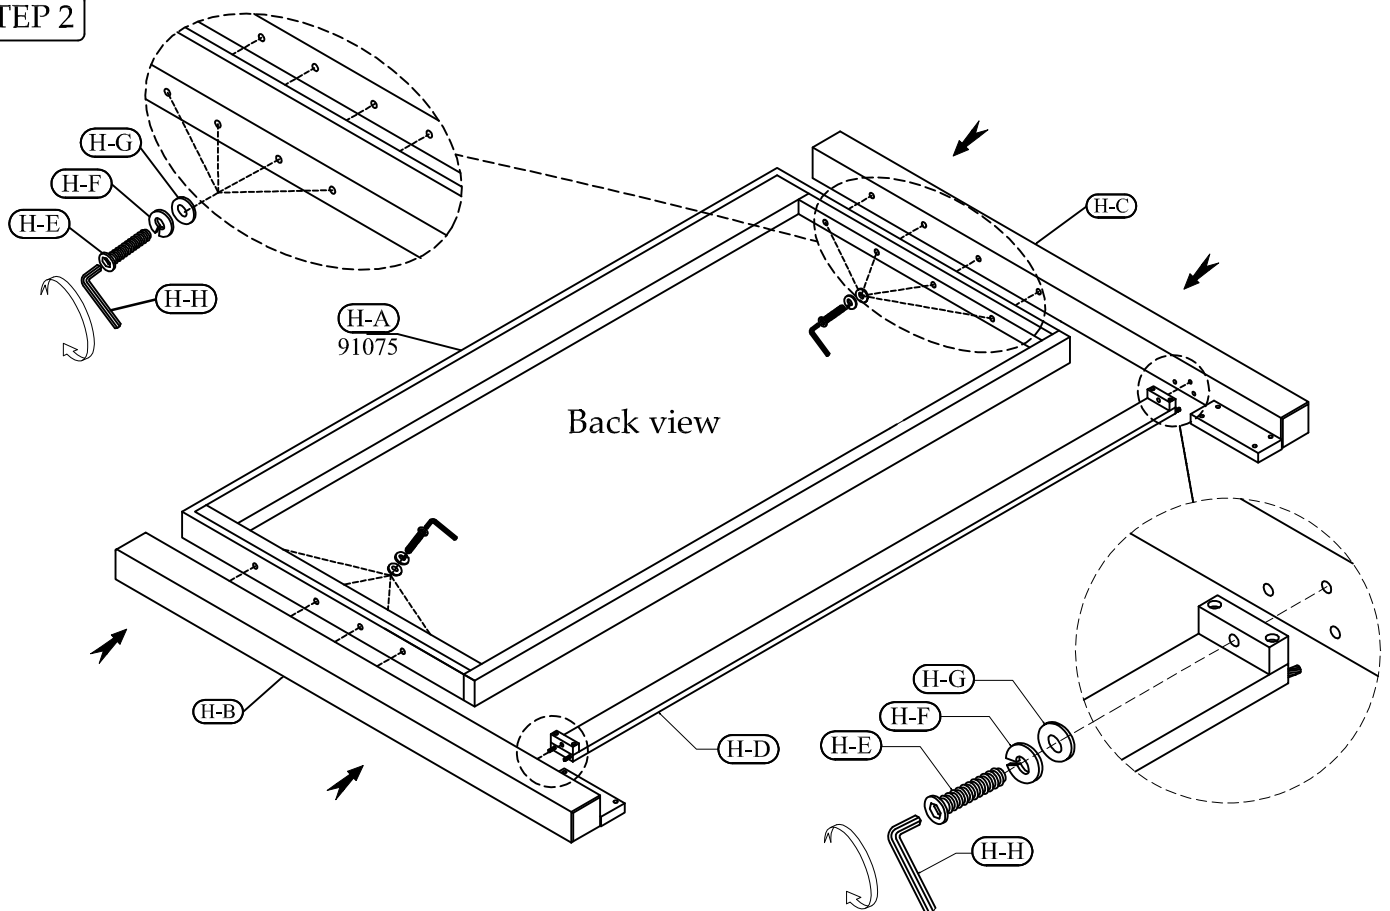

STEP 1

Open the back fabric

STEP 2